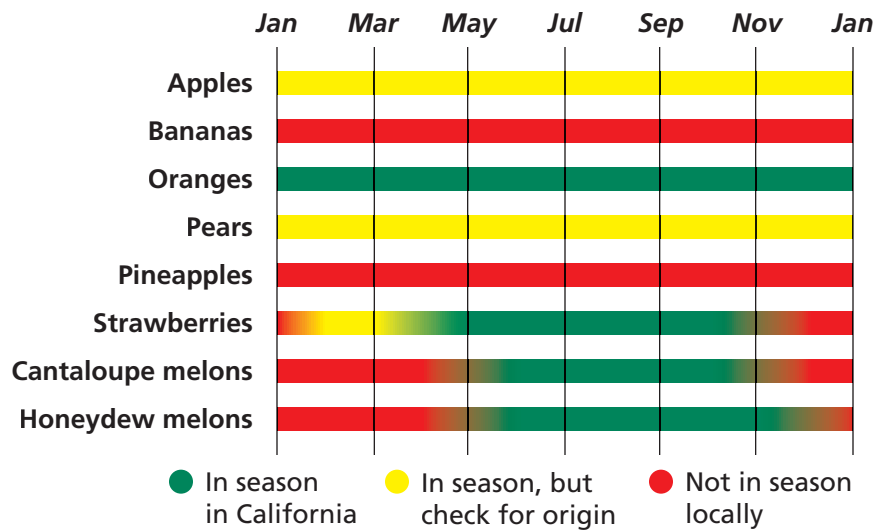

California Seasonal Fruit Card

California Seasonal Fruit Card

California Seasonal Fruit Card

California Seasonal Fruit Card