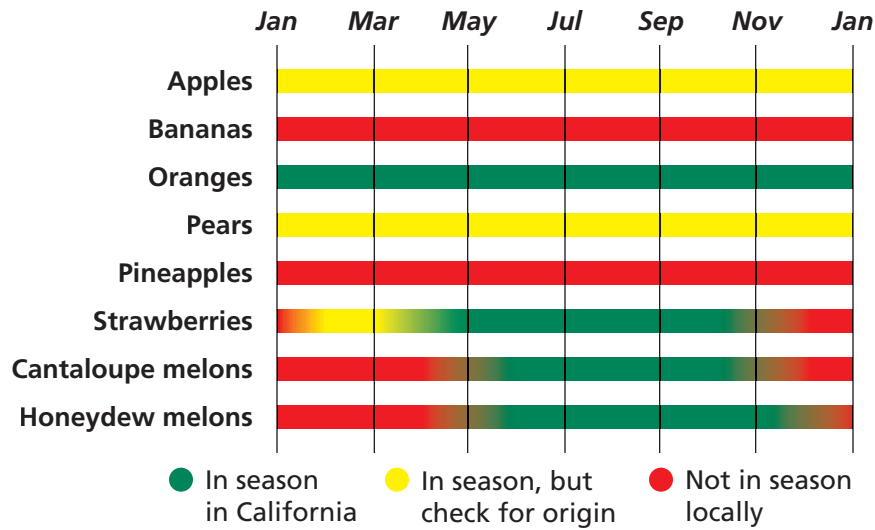

California Seasonal Fruit Card

California Seasonal Fruit Card

California Seasonal Fruit Card

California Seasonal Fruit Card