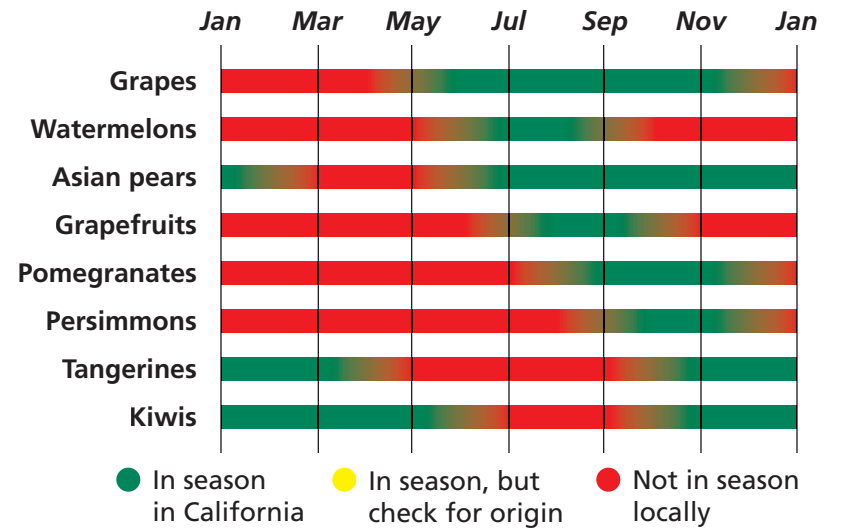

California Seasonal Fruit Card

California Seasonal Fruit Card

California Seasonal Fruit Card

California Seasonal Fruit Card